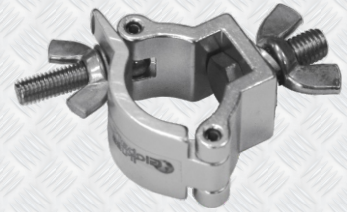

## Couplers

20mmØ HALF-COUPLER

GT A-CPL-HLD20 (F14)

35mmØ HALF-COUPLER

GT A-CPL-HLD35 (F22-24)

50mmØ HALF-COUPLER

GT A-CPL-HLD50 (F32-34, 42-44)  
100kg CAPACITY

50mmØ HALF-COUPLER

GT A-CPL-HMD50 (F32-34, 42-44)  
SLIMLINE 200kg CAPACITY

50mmØ HALF-COUPLER

GT A-CPL-HHD50-10/12 (F32-44)  
500kg CAPACITY (M10 OR M12 BOLT)

HALF-COUPLER WITH SPIGOT

GT A-CPL-HSM50-HSP (F32-44)  
STRAIGHT MOUTH

HALF-COUPLER WITH SPIGOT

GT A-CPL-HHD50-HSP (F32-44)

HALF-COUPLER WITH SOCKET

GT A-CPL-HHD50-SKT (F32-44)

HALF-COUPLER WITH EYEBOLT

GT A-CPL-HHD50-EYE (F32-44)  
340kg CAPACITY

35mmØ COUPLER

GT A-CPL-FLD50 (F22-24)

50mmØ COUPLER

GT A-CPL-FHD50 (F32-34, 42-44)

GT A-CPL-TR50

50mmØ Trigger Clamp