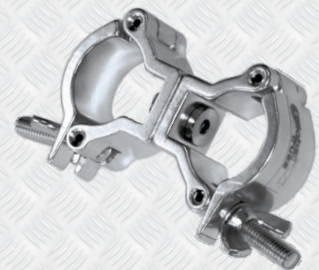

GT A-CPL-HMD50 (F32-34, 42-44)  
SLIMLINE 200kg CAPACITY

50mmØ HALF-COUPLER

GT A-CPL-HHD50-10/12 (F32-44)  
500kg CAPACITY (M10 OR M12 BOLT)

HALF-COUPLER WITH SPIGOT

GT A-CPL-HSM50-HSP (F32-44)  
STRAIGHT MOUTH

HALF-COUPLER WITH SPIGOT

GT A-CPL-HHD50-HSP (F32-44)

HALF-COUPLER WITH SOCKET

GT A-CPL-HHD50-SKT (F32-44)

HALF-COUPLER WITH EYEBOLT

GT A-CPL-HHD50-EYE (F32-44)  
340kg CAPACITY

35mmØ COUPLER

GT A-CPL-FLD50 (F22-24)

50mmØ COUPLER

GT A-CPL-FHD50 (F32-34, 42-44)

GT A-CPL-TR50

50mmØ Trigger Clamp