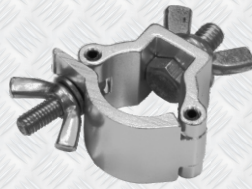

## Couplers

20mmØ HALF-COUPLER

GT A-CPL-HLD20 (F14)

35mmØ HALF-COUPLER

GT A-CPL-HLD35 (F22-24)

50mmØ HALF-COUPLER

GT A-CPL-HLD50 (F32-34, 42-44)  
100kg CAPACITY

50mmØ HALF-COUPLER

GT A-CPL-HMD50 (F32-34, 42-44)  
SLIMLINE 200kg CAPACITY

50mmØ HALF-COUPLER

GT A-CPL-HHD50-10/12 (F32-44)  
500kg CAPACITY (M10 OR M12 BOLT)

HALF-COUPLER WITH SPIGOT

GT A-CPL-HSM50-HSP (F32-44)  
STRAIGHT MOUTH

HALF-COUPLER WITH SPIGOT

GT A-CPL-HHD50-HSP (F32-44)

HALF-COUPLER WITH SOCKET

GT A-CPL-HHD50-SKT (F32-44)

HALF-COUPLER WITH EYEBOLT

GT A-CPL-HHD50-EYE (F32-44)  
340kg CAPACITY

35mmØ COUPLER

GT A-CPL-FLD50 (F22-24)

50mmØ COUPLER

GT A-CPL-FHD50 (F32-34, 42-44)

GT A-CPL-TR50

50mmØ Trigger Clamp