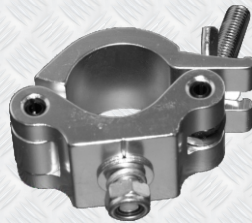

## Couplers

20mmØ HALF-COUPLER

GT A-CPL-HLD20 (F14)

35mmØ HALF-COUPLER

GT A-CPL-HLD35 (F22-24)

50mmØ HALF-COUPLER

GT A-CPL-HLD50 (F32-34, 42-44)  
100kg CAPACITY

50mmØ HALF-COUPLER

GT A-CPL-HMD50 (F32-34, 42-44)  
SLIMLINE 200kg CAPACITY

50mmØ HALF-COUPLER

GT A-CPL-HHD50-10/12 (F32-44)  
500kg CAPACITY (M10 OR M12 BOLT)

HALF-COUPLER WITH SPIGOT

GT A-CPL-HSM50-HSP (F32-44)  
STRAIGHT MOUTH

HALF-COUPLER WITH SPIGOT

GT A-CPL-HHD50-HSP (F32-44)

HALF-COUPLER WITH SOCKET

GT A-CPL-HHD50-SKT (F32-44)

HALF-COUPLER WITH EYEBOLT

GT A-CPL-HHD50-EYE (F32-44)  
340kg CAPACITY

35mmØ COUPLER

GT A-CPL-FLD50 (F22-24)

50mmØ COUPLER

GT A-CPL-FHD50 (F32-34, 42-44)

GT A-CPL-TR50

50mmØ Trigger Clamp