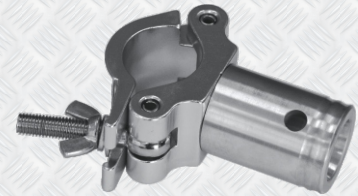

## Couplers

20mmØ HALF-COUPLER

GT A-CPL-HLD20 (F14)

35mmØ HALF-COUPLER

GT A-CPL-HLD35 (F22-24)

50mmØ HALF-COUPLER

GT A-CPL-HLD50 (F32-34, 42-44)  
100kg CAPACITY

50mmØ HALF-COUPLER

GT A-CPL-HMD50 (F32-34, 42-44)  
SLIMLINE 200kg CAPACITY

50mmØ HALF-COUPLER

GT A-CPL-HHD50-10/12 (F32-44)  
500kg CAPACITY (M10 OR M12 BOLT)

HALF-COUPLER WITH SPIGOT

GT A-CPL-HSM50-HSP (F32-44)  
STRAIGHT MOUTH

HALF-COUPLER WITH SPIGOT

GT A-CPL-HHD50-HSP (F32-44)

HALF-COUPLER WITH SOCKET

GT A-CPL-HHD50-SKT (F32-44)

HALF-COUPLER WITH EYEBOLT

GT A-CPL-HHD50-EYE (F32-44)  
340kg CAPACITY

35mmØ COUPLER

GT A-CPL-FLD50 (F22-24)

50mmØ COUPLER

GT A-CPL-FHD50 (F32-34, 42-44)

GT A-CPL-TR50

50mmØ Trigger Clamp