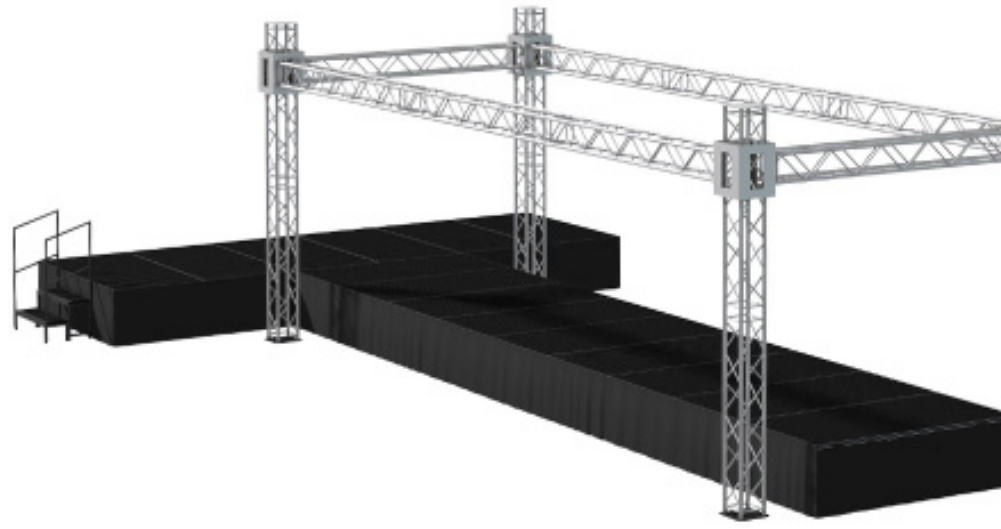

ACCESSORIES | MOBILE STAGE LEGS

Transform your stage system into a rolling riser for that quick stage changeover or speedy set ups.

Product Code	Description
GT GTS-A-LEG-M030	GT Stage 300mmH Mobile Stage Leg
GT GTS-A-LEG-M060	GT Stage 600mmH Mobile Stage Leg
GT GTS-A-LEG-M090	GT Stage 900mmH Mobile Stage Leg

Product Code	Description
GT GTS-A-LEG-MJ030	GT Stage 300mmH Mobile Joined Leg
GT GTS-A-LEG-MJ060	GT Stage 600mmH Mobile Joined Leg
GT GTS-A-LEG-MJ090	GT Stage 900mmH Mobile Joined Leg