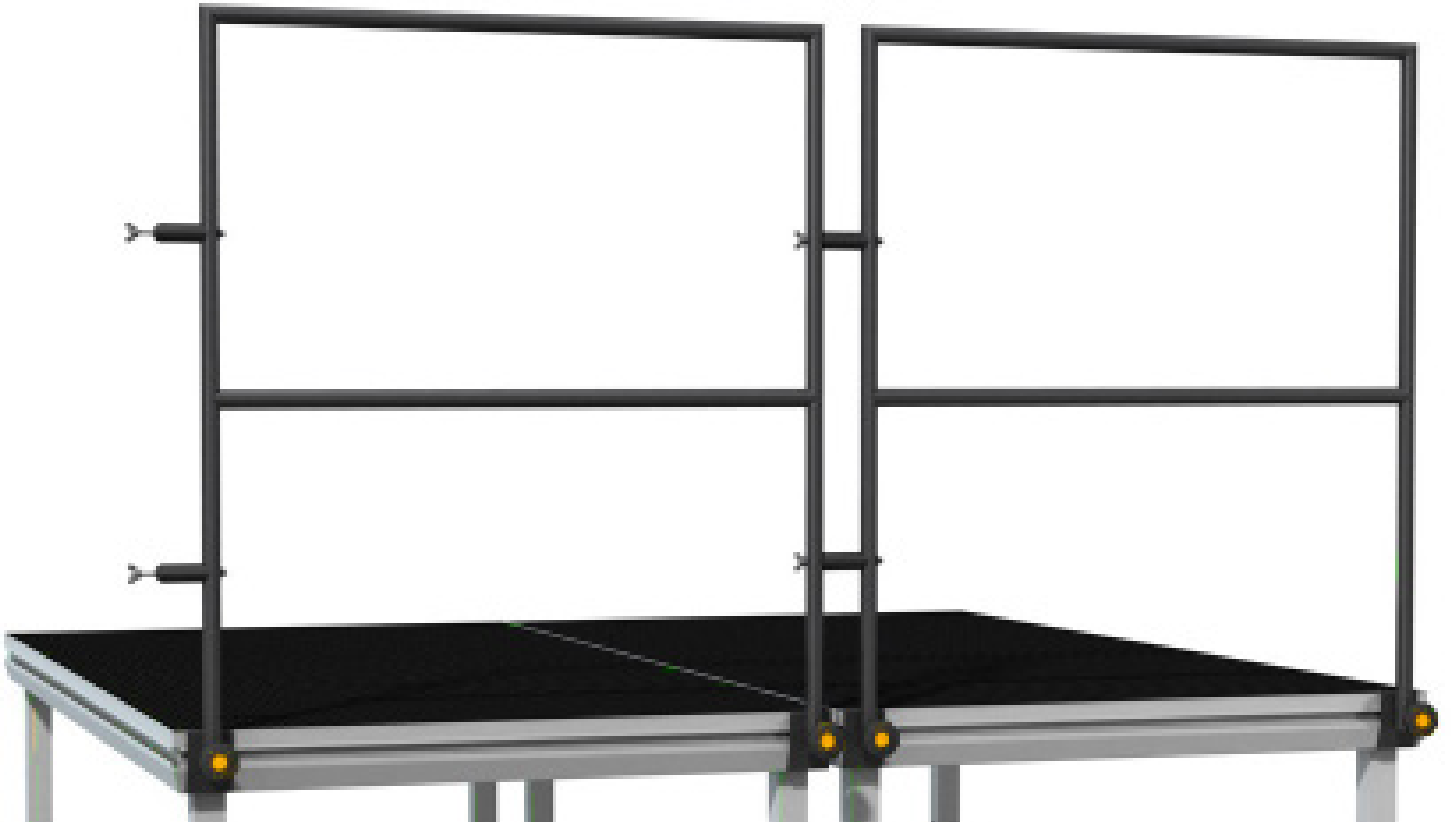

STAGE ACCESSORIES | HANDRAILS

The steel made handrails for the GT Stage Deck come as galvanised or black powder coated version and in lengths of one and two metres as well as 50cm. Other length available on request. The hand rails are intended for a normal use without public access (30kg/m).

GT Stage Deck 0.5m Hand Rail

Product code:
GT GTS-A-DKHR050