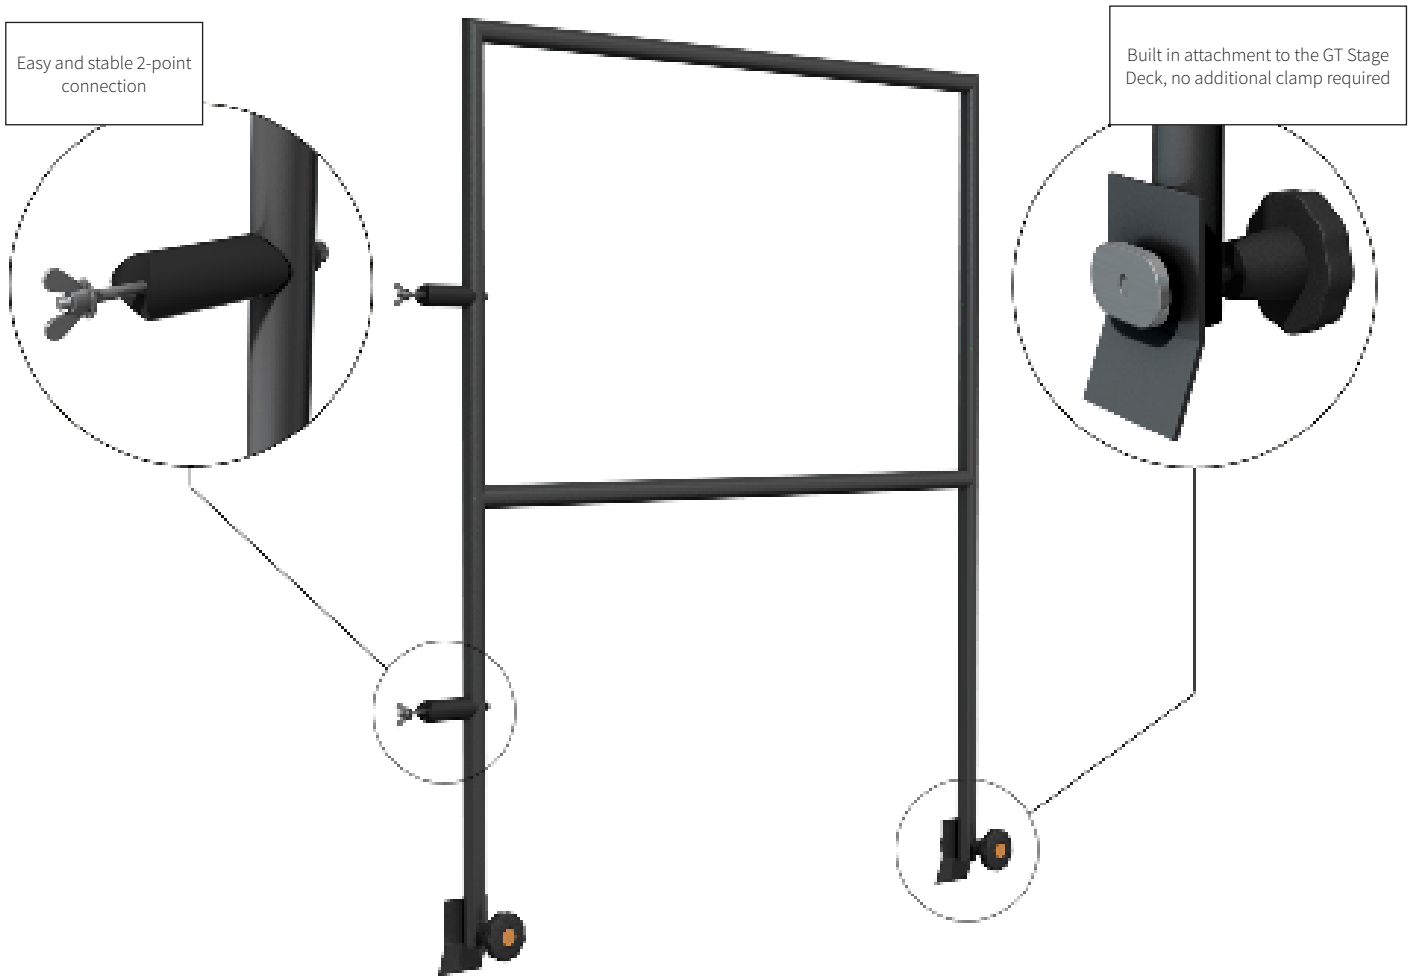

The steel made handrails for the GT Stage Deck come as galvanised or black powder coated version and in lengths of one and two metres as well as 50cm. Other length available on request. The hand rails are intended for a normal use without public access (30kg/m).

GT Stage Deck 0.5m Hand Rail

Product code:
GT GTS-A-DKHR050

GT Stage Deck 1.0m Hand Rail

Product code:
GT GTS-A-DKHR100

GT Stage Deck 2.0m Hand Rail

Product code:
GT GTS-A-DKHR200

Corner clamp for handrail 90°

Connector set handrails

-
- ▶ Added fall prevention
 - ▶ Easy slide-in mounting plate
 - ▶ Steel Frame
 - ▶ Black Powder Coated Finish

STAGE STAIRS | ADJUSTABLE STAIRS

GT Stage Deck variable stage steps are adjustable to automatically suit stage heights in between their limits and can be simply folded away for easy storage.