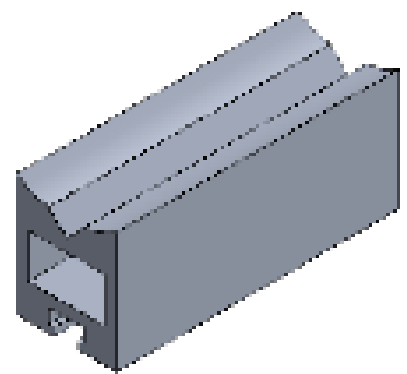

2.0m x 1.0m Triangular Hexa Non-Slip Birch Ply Stage Platform - Left

Product Code GT GTS-EPT200D100-L

Dimensions: 2000 x 1000 x 100 mm
Weight: 32.00 kg

Features: Made in Europe

2.0m x 1.0m Triangular Hexa Non-Slip Birch Ply Stage Platform - Right

Product Code GT GTS-EPT200D100-R

Dimensions: 1000 x 1000 x 100 mm
Weight: 17.50 kg

Features: Made in Europe

COMPATIBLE PROFILE | STAGE PROFILE

- ▶ **Compatible** - offering full flexibility with other leading brands
- ▶ **Improved shape** - no special adaptors required
- ▶ **Low storage costs** - 90mm stage height for easy storage

UNIVERSAL PLATFORM LEGS | PROFILE

Most stage systems on the market use round legs with a diameter of 48.3mmØ or alternatively can use square legs with a dimension of 50 x 50 mm or 60 x 60 mm.

The pressure cube of the GT Stage Deck system is designed to accommodate for all leg fittings and can easily lock and be secured into place with a simple twist of the bolt for maximum stability - no tools required!