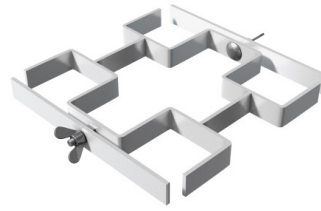

Product code:
GT GTS-STR-HRV-L

GT Stage Variable Stair Handrail - Right
Suitable for 4, 5 or 7 Steps

Product code:
GT GTS-STR-HRV-R

STAGE ACCESSORIES | CLAMPS

We have developed this GT STAGE DECK series with the aspect to work with as less as possible accessories. Only four separate connectors are needed to build up a whole system providing you with a quick and easy set up.

Deck-to-Deck Clamp

Product code:
GT GTS-A-CLP-D2D

Connect two GT Stage Deck together

2 Leg-to-Leg Clamp

Product code:
GT GTS-A-CLP-2L2L

To connect two platform legs

4 Leg-to-Leg Clamp

Product code:
GT GTS-A-CLP-4L2L

Connect four platform legs

GT Stage Deck Leveller

Product code:
GT GTS-A-CLP-DL

To ensure even levels of your GT Stage Decks and prevent any movement

TRANSPORT | TRANSPORTATION

6 Piece GT Stage Dolly - Edge Stack