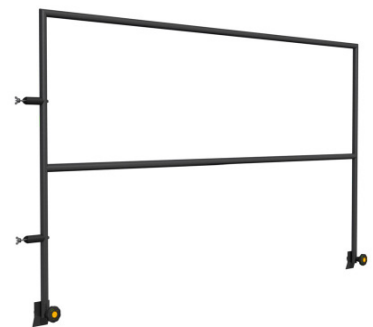

Product Code	Description
GT GTS-A-LEG-MJ030	GT Stage 300mmH Mobile Joined Leg
GT GTS-A-LEG-MJ060	GT Stage 600mmH Mobile Joined Leg
GT GTS-A-LEG-MJ090	GT Stage 900mmH Mobile Joined Leg

STAGE ACCESSORIES | HANDRAILS

The steel made handrails for the GT Stage Deck come as galvanised or black powder coated version and in lengths of one and two metres as well as 50cm. Other length available on request. The hand rails are intended for a normal use without public access (30kg/m).

GT Stage Deck 0.5m Hand Rail

Product code:
GT GTS-A-DKHR050

GT Stage Deck 1.0m Hand Rail

Product code:
GT GTS-A-DKHR100

GT Stage Deck 2.0m Hand Rail

Product code:
GT GTS-A-DKHR200

Corner clamp for handrail 90°