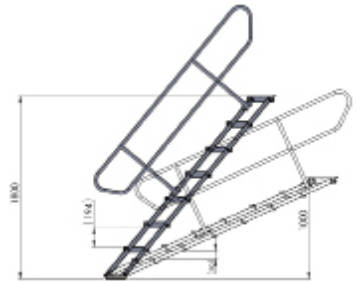

GT Stage Deck 0.5m Hand Rail

Product code:
GT GTS-A-DKHR050

GT Stage Deck 1.0m Hand Rail

Product code:
GT GTS-A-DKHR100

GT Stage Deck 2.0m Hand Rail

Product code:
GT GTS-A-DKHR200

Corner clamp for handrail 90°

Connector set handrails

-
- ▶ Added fall prevention
 - ▶ Easy slide-in mounting plate
 - ▶ Steel Frame
 - ▶ Black Powder Coated Finish

STAGE STAIRS | ADJUSTABLE STAIRS

GT Stage Deck variable stage steps are adjustable to automatically suit stage heights in between their limits and can be simply folded away for easy storage.

**GT Stage Variable
400-600mm Stage
Height Stair Set
(2 Steps)**

Product code:
GT GTS-STR-V040-060

**GT Stage Variable
600-1000mm Stage
Height Stair Set
(4 Steps)**

Product code:
GT GTS-STR-V060-100

**GT Stage Variable
800-1400mm Stage
Height Stair Set
(5 Steps)**