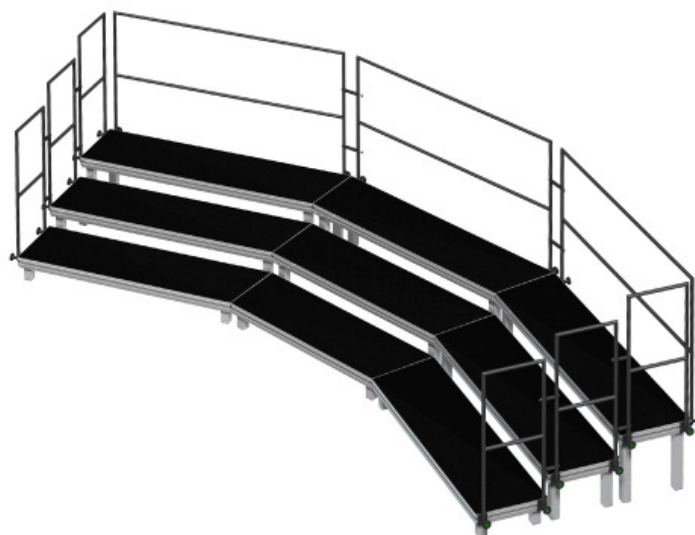

UNIVERSAL PLATFORM LEGS | PROFILE

Most stage systems on the market use round legs with a diameter of 48.3mmØ or alternatively can use square legs with a dimension of 50 x 50 mm or 60 x 60 mm.

The pressure cube of the GT Stage Deck system is designed to accommodate for all leg fittings and can easily lock and be secured into place with a simple twist of the bolt for maximum stability - no tools required!

48.3 mm

50 x 50 mm

60 x 60 mm

AVAILABLE SURFACES | PLATFORM FINISH

- ▶ **Black HEXA (Standard)**
- ▶ **Black**
- ▶ **Brown**
- ▶ **Wood**
- ▶ **Transparent**
- ▶ **Black Plexi Glass**
- ▶ **White Plexi Glass**

ACCESSORIES | LEGS

Using a set of interchangeable legs of different sizes, you are given the flexibility of stage heights and achieve as many stage configurations as you like to your desired setup.

Turn your stage set up into just about any multilevel stage, seated risers, catwalks, choir risers and more!