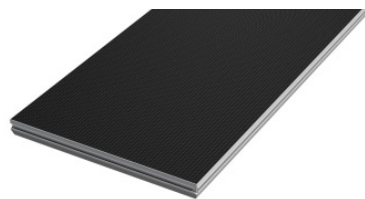

48.3 mm

50 x 50 mm

60 x 60 mm

AVAILABLE SURFACES | PLATFORM FINISH

- ▶ **Black HEXA (Standard)**
- ▶ **Black**
- ▶ **Brown**
- ▶ **Wood**
- ▶ **Transparent**
- ▶ **Black Plexi Glass**
- ▶ **White Plexi Glass**