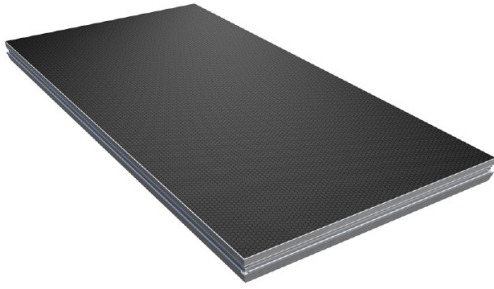

The reception for the legs is specially designed for round and square legs and with a size up to 60x60 mm. The optionally available platform clamp ensures a stable connection with each other.

- ▶ **Made in Europe**
- ▶ **Maximum load capacity: 750kg/m²**
- ▶ **TÜV approved**

TÜV Nord Certified

This Global Truss product is fully certified by TÜV Nord and exceeds the applicable standards.

STRENGTH

Loading according **DIN 15921**
 Vertical: $q=750\text{kg}/\text{m}^2$
 Horizontal: $q/20$

STABILITY

2 x lower deflection

LIGHTWEIGHT

32kg for 2m x 1m Stage Deck - approximately 10% lighter than other leading brands on the market!

2.0m x 1.0m Hexa Non-Slip Portable Stage Deck

Product Code GT GTS-EPL200D100