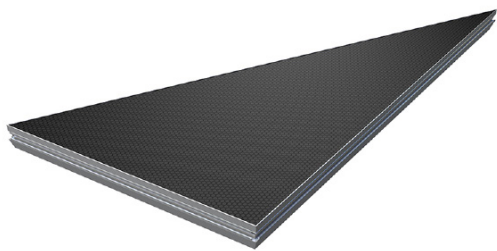

Features: Made in Europe

1.0mR (2.0mØ) 90° Quarter Circle Curved Hexa Non-Slip Birch Ply Stage Platform

Product Code GT GTS-EPR100-90

Dimensions: 1000 x 1000 x 100 mm
Weight: 10.00 kg

Features: Made in Europe

2.0m x 1.0m Triangular Hexa Non-Slip Birch Ply Stage Platform - Left

Product Code GT GTS-EPT200D100-L

Dimensions: 2000 x 1000 x 100 mm
Weight: 32.00 kg

Features: Made in Europe

2.0m x 1.0m Triangular Hexa Non-Slip Birch Ply Stage Platform - Right