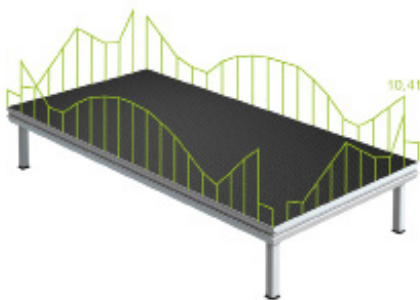

STRENGTH

Loading according **DIN 15921**
Vertical: $q=750\text{kg}/\text{m}^2$
Horizontal: $q/20$