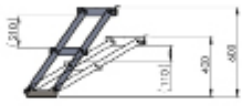

Connector set handrails

-
- ▶ Added fall prevention
 - ▶ Easy slide-in mounting plate
 - ▶ Steel Frame
 - ▶ Black Powder Coated Finish

STAGE STAIRS | ADJUSTABLE STAIRS

GT Stage Deck variable stage steps are adjustable to automatically suit stage heights in between their limits and can be simply folded away for easy storage.

**GT Stage Variable
400-600mm Stage
Height Stair Set
(2 Steps)**

Product code:
GT GTS-STR-V040-060

**GT Stage Variable
600-1000mm Stage
Height Stair Set
(4 Steps)**

Product code:
GT GTS-STR-V060-100

**GT Stage Variable
800-1400mm Stage
Height Stair Set
(5 Steps)**