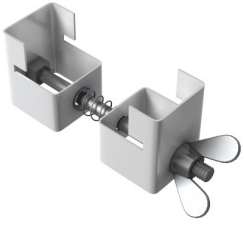

Connector set handrails

-
- ▶ Added fall prevention
 - ▶ Easy slide-in mounting plate
 - ▶ Steel Frame
 - ▶ Black Powder Coated Finish

STAGE STAIRS | ADJUSTABLE STAIRS

GT Stage Deck variable stage steps are adjustable to automatically suit stage heights in between their limits and can be simply folded away for easy storage.

Product code:
GT GTS-STR-V080-140

**GT Stage Variable
1000-1800mm Stage
Height Stair Set
(7 Steps)**

Product code:
GT GTS-STR-V100-180

GT Stage Variable Stair Handrail - Left
Suitable for 4, 5 or 7 Steps

Product code:
GT GTS-STR-HRV-L

GT Stage Variable Stair Handrail - Right
Suitable for 4, 5 or 7 Steps

Product code:
GT GTS-STR-HRV-R

STAGE ACCESSORIES | CLAMPS

We have developed this GT STAGE DECK series with the aspect to work with as less as possible accessories. Only four separate connectors are needed to build up a whole system providing you with a quick and easy set up.

Deck-to-Deck Clamp

Product code:
GT GTS-A-CLP-D2D

Connect two GT Stage Deck together

2 Leg-to-Leg Clamp

Product code:
GT GTS-A-CLP-2L2L

To connect two platform legs

4 Leg-to-Leg Clamp

Product code:
GT GTS-A-CLP-4L2L