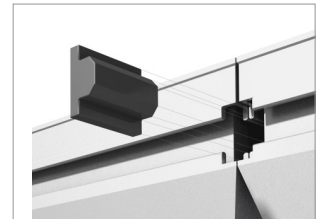

Product code:
GT GTS-STR-HRV-L

GT Stage Variable Stair Handrail - Right
Suitable for 4, 5 or 7 Steps

Product code:
GT GTS-STR-HRV-R

STAGE ACCESSORIES | CLAMPS

We have developed this GT STAGE DECK series with the aspect to work with as less as possible accessories. Only four separate connectors are needed to build up a whole system providing you with a quick and easy set up.

Deck-to-Deck Clamp

Product code:
GT GTS-A-CLP-D2D

Connect two GT Stage Deck together

2 Leg-to-Leg Clamp

Product code:
GT GTS-A-CLP-2L2L

To connect two platform legs

4 Leg-to-Leg Clamp

Product code:
GT GTS-A-CLP-4L2L

Connect four platform legs

GT Stage Deck Leveller

Product code:
GT GTS-A-CLP-DL

To ensure even levels of your GT Stage Decks and prevent any movement

TRANSPORT | TRANSPORTATION

6 Piece GT Stage Dolly - Edge Stack