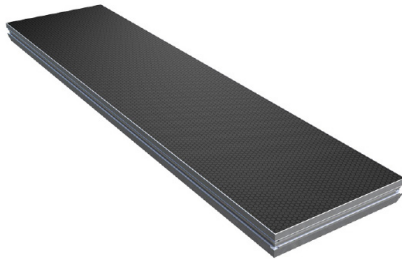

STABILITY

2 x lower deflection

LIGHTWEIGHT

32kg for 2m x 1m Stage Deck - approximately 10% lighter than other leading brands on the market!

2.0m x 1.0m Hexa Non-Slip Portable Stage Deck

Product Code GT GTS-EPL200D100

Dimensions: 2000 x 1000 x 100 mm
Weight: 32.00 kg

Features: Made in Europe

1.0m x 1.0m Hexa Non-Slip Portable Stage Deck

Product Code GT GTS-EPL100D100

Dimensions: 1000 x 1000 x 100 mm
Weight: 17.50 kg

Features: Made in Europe

2.0m x 0.5m Hexa Non-Slip Portable Stage Deck

Product Code GT GTS-EPL200D050

Dimensions: 2000 x 500 x 100 mm
Weight: 18.00 kg

Features: Made in Europe

1.0m x 0.5m Hexa Non-Slip Portable Stage Deck

Product Code GT GTS-EPL100D050