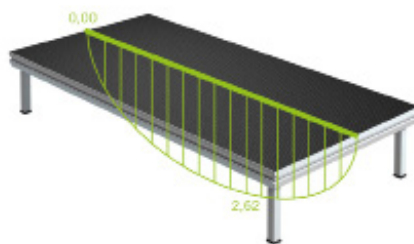

The aluminum profile offers enormous flexibility and compatibility with other leading brands.

Additional accessories, such as Deck Levellers, can be connected to the platform using the notch to bring all platforms to a even level.

The reception for the legs is specially designed for round and square legs and with a size up to 60x60 mm. The optionally available platform clamp ensures a stable connection with each other.

- ▶ **Made in Europe**
- ▶ **Maximum load capacity: 750kg/m²**
- ▶ **TÜV approved**

STABILITY

2 x lower deflection

LIGHTWEIGHT

32kg for 2m x 1m Stage Deck - approximately 10% lighter than other leading brands on the market!

2.0m x 1.0m Hexa Non-Slip Portable Stage Deck

Product Code GT GTS-EPL200D100

Dimensions: 2000 x 1000 x 100 mm
Weight: 32.00 kg

Features: Made in Europe

1.0m x 1.0m Hexa Non-Slip Portable Stage Deck

Product Code GT GTS-EPL100D100

Dimensions: 1000 x 1000 x 100 mm
Weight: 17.50 kg

Features: Made in Europe