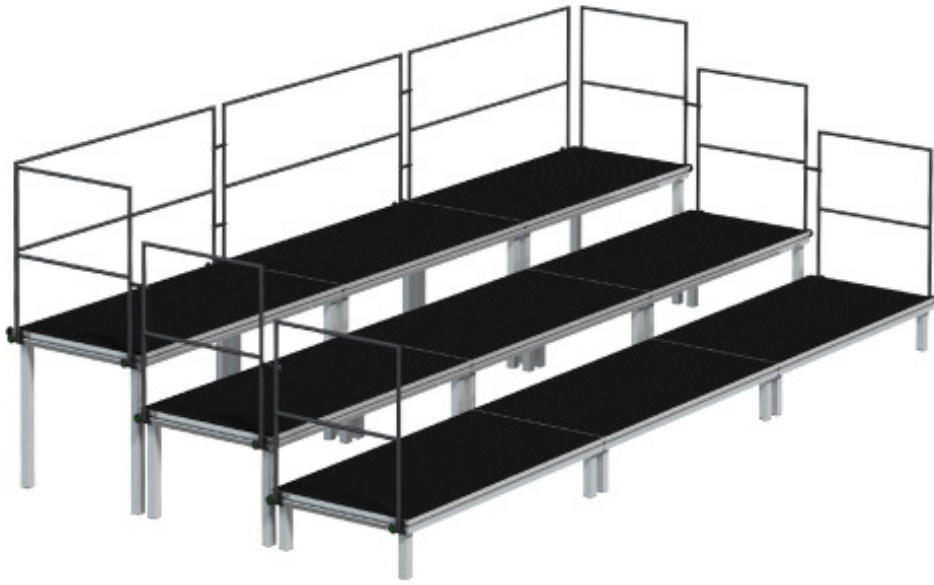

ACCESSORIES | MOBILE STAGE LEGS

Transform your stage system into a rolling riser for that quick stage changeover or speedy set ups.

Product Code	Description
GT GTS-A-LEG-M030	GT Stage 300mmH Mobile Stage Leg
GT GTS-A-LEG-M060	GT Stage 600mmH Mobile Stage Leg
GT GTS-A-LEG-M090	GT Stage 900mmH Mobile Stage Leg

Product Code	Description
GT GTS-A-LEG-MJ030	GT Stage 300mmH Mobile Joined Leg
GT GTS-A-LEG-MJ060	GT Stage 600mmH Mobile Joined Leg
GT GTS-A-LEG-MJ090	GT Stage 900mmH Mobile Joined Leg