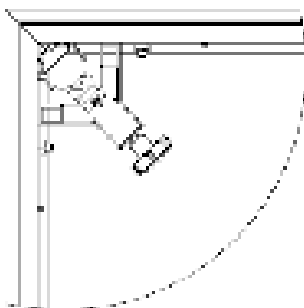

2.0m x 1.0m Triangular Hexa Non-Slip Birch Ply Stage Platform - Left

Product Code GT GTS-EPT200D100-L

Dimensions: 2000 x 1000 x 100 mm
Weight: 32.00 kg

Features: Made in Europe

2.0m x 1.0m Triangular Hexa Non-Slip Birch Ply Stage Platform - Right

Product Code GT GTS-EPT200D100-R

Dimensions: 1000 x 1000 x 100 mm
Weight: 17.50 kg

Features: Made in Europe

COMPATIBLE PROFILE | STAGE PROFILE

- ▶ **Compatible** - offering full flexibility with other leading brands
- ▶ **Improved shape** - no special adaptors required
- ▶ **Low storage costs** - 90mm stage height for easy storage

UNIVERSAL PLATFORM LEGS | PROFILE

Most stage systems on the market use round legs with a diameter of 48.3mmØ or alternatively can use square legs with a dimension of 50 x 50 mm or 60 x 60 mm.

The pressure cube of the GT Stage Deck system is designed to accommodate for all leg fittings and can easily lock and be secured into place with a simple twist of the bolt for maximum stability - no tools required!