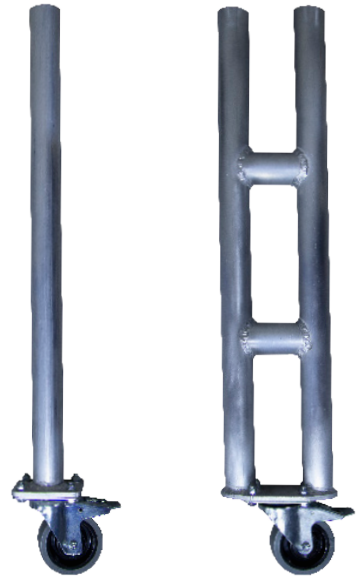

ACCESSORIES | MOBILE STAGE LEGS

Transform your stage system into a rolling riser for that quick stage changeover or speedy set ups.

Product Code	Description
GT GTS-A-LEG-M030	GT Stage 300mmH Mobile Stage Leg
GT GTS-A-LEG-M060	GT Stage 600mmH Mobile Stage Leg
GT GTS-A-LEG-M090	GT Stage 900mmH Mobile Stage Leg

Product Code	Description
GT GTS-A-LEG-MJ030	GT Stage 300mmH Mobile Joined Leg
GT GTS-A-LEG-MJ060	GT Stage 600mmH Mobile Joined Leg
GT GTS-A-LEG-MJ090	GT Stage 900mmH Mobile Joined Leg