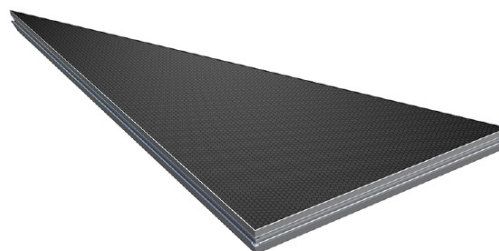

Dimensions: 1000 x 500 x 100 mm
Weight: 10.00 kg

Features: Made in Europe

1.0m x 1.0m Triangular Hexa Non-Slip Birch Ply Stage Platform

Product Code GT GTS-EPT100D100

Dimensions: 1000 x 1000 x 100 mm
Weight: 12.00kg

Features: Made in Europe

1.0mR (2.0mØ) 90° Quarter Circle Curved Hexa Non-Slip Birch Ply Stage Platform

Product Code GT GTS-EPR100-90

Dimensions: 1000 x 1000 x 100 mm
Weight: 10.00 kg

Features: Made in Europe

2.0m x 1.0m Triangular Hexa Non-Slip Birch Ply Stage Platform - Left

Product Code GT GTS-EPT200D100-L

Dimensions: 2000 x 1000 x 100 mm
Weight: 32.00 kg

Features: Made in Europe

2.0m x 1.0m Triangular Hexa Non-Slip Birch Ply Stage Platform - Right