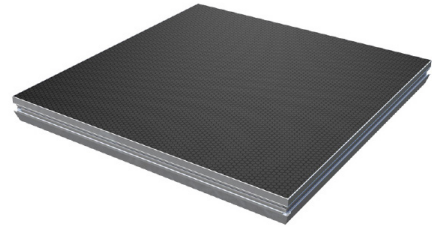

The reception for the legs is specially designed for round and square legs and with a size up to 60x60 mm. The optionally available platform clamp ensures a stable connection with each other.

- ▶ **Made in Europe**
- ▶ **Maximum load capacity: 750kg/m²**
- ▶ **TÜV approved**

STABILITY

2 x lower deflection

LIGHTWEIGHT

32kg for 2m x 1m Stage Deck - approximately 10% lighter than other leading brands on the market!

2.0m x 1.0m Hexa Non-Slip Portable Stage Deck

Product Code GT GTS-EPL200D100

Dimensions: 2000 x 1000 x 100 mm
Weight: 32.00 kg

Features: Made in Europe

1.0m x 1.0m Hexa Non-Slip Portable Stage Deck

Product Code GT GTS-EPL100D100

Dimensions: 1000 x 1000 x 100 mm
Weight: 17.50 kg

Features: Made in Europe

2.0m x 0.5m Hexa Non-Slip Portable Stage Deck

Product Code GT GTS-EPL200D050

Dimensions: 2000 x 500 x 100 mm
Weight: 18.00 kg

Features: Made in Europe

1.0m x 0.5m Hexa Non-Slip Portable Stage Deck

Product Code GT GTS-EPL100D050