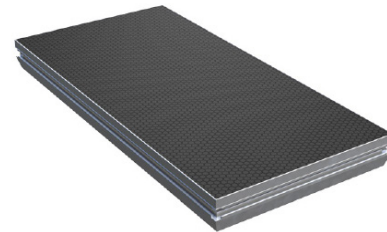

STABILITY

2 x lower deflection

LIGHTWEIGHT

32kg for 2m x 1m Stage Deck - approximately 10% lighter than other leading brands on the market!

2.0m x 1.0m Hexa Non-Slip Portable Stage Deck

Product Code GT GTS-EPL200D100

Dimensions: 2000 x 1000 x 100 mm
Weight: 32.00 kg

Features: Made in Europe

1.0m x 1.0m Hexa Non-Slip Portable Stage Deck

Product Code GT GTS-EPL100D100

Dimensions: 1000 x 1000 x 100 mm
Weight: 17.50 kg

Features: Made in Europe

2.0m x 0.5m Hexa Non-Slip Portable Stage Deck

Product Code GT GTS-EPL200D050

Dimensions: 2000 x 500 x 100 mm
Weight: 18.00 kg

Features: Made in Europe

1.0m x 0.5m Hexa Non-Slip Portable Stage Deck

Product Code GT GTS-EPL100D050