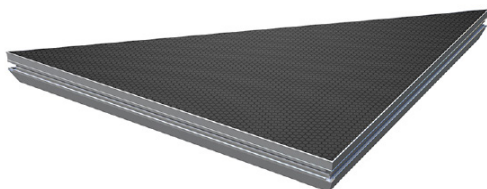

Dimensions: 2000 x 1000 x 100 mm
Weight: 32.00 kg

Features: Made in Europe

1.0m x 1.0m Hexa Non-Slip Portable Stage Deck

Product Code GT GTS-EPL100D100

Dimensions: 1000 x 1000 x 100 mm
Weight: 17.50 kg

Features: Made in Europe

2.0m x 0.5m Hexa Non-Slip Portable Stage Deck

Product Code GT GTS-EPL200D050

Dimensions: 2000 x 500 x 100 mm
Weight: 18.00 kg

Features: Made in Europe

1.0m x 0.5m Hexa Non-Slip Portable Stage Deck

Product Code GT GTS-EPL100D050

Dimensions: 1000 x 500 x 100 mm
Weight: 10.00 kg

Features: Made in Europe

1.0m x 1.0m Triangular Hexa Non-Slip Birch Ply Stage Platform

Product Code GT GTS-EPT100D100

Dimensions: 1000 x 1000 x 100 mm
Weight: 12.00kg

Features: Made in Europe

1.0mR (2.0mØ) 90° Quarter Circle Curved Hexa Non-Slip Birch Ply Stage Platform

Product Code GT GTS-EPR100-90

Dimensions: 1000 x 1000 x 100 mm
Weight: 10.00 kg

Features: Made in Europe