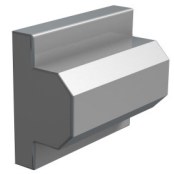

Product code:
GT GTS-STR-HRV-L

GT Stage Variable Stair Handrail - Right
Suitable for 4, 5 or 7 Steps

Product code:
GT GTS-STR-HRV-R

STAGE ACCESSORIES | CLAMPS

We have developed this GT STAGE DECK series with the aspect to work with as less as possible accessories. Only four separate connectors are needed to build up a whole system providing you with a quick and easy set up.

Deck-to-Deck Clamp

Product code:
GT GTS-A-CLP-D2D

Connect two GT Stage Deck together

2 Leg-to-Leg Clamp

Product code:
GT GTS-A-CLP-2L2L

To connect two platform legs

4 Leg-to-Leg Clamp

Product code:
GT GTS-A-CLP-4L2L

Connect four platform legs

GT Stage Deck Leveller

Product code:
GT GTS-A-CLP-DL

To ensure even levels of your GT Stage Decks and prevent any movement

TRANSPORT | TRANSPORTATION

6 Piece GT Stage Dolly - Edge Stack