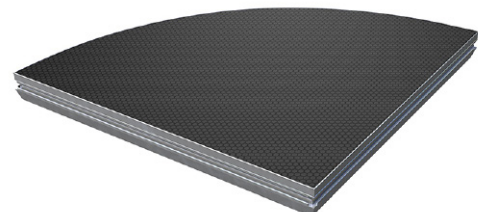

2.0m x 0.5m Hexa Non-Slip Portable Stage Deck

Product Code GT GTS-EPL200D050

Dimensions: 2000 x 500 x 100 mm
Weight: 18.00 kg

Features: Made in Europe

1.0m x 0.5m Hexa Non-Slip Portable Stage Deck

Product Code GT GTS-EPL100D050

Dimensions: 1000 x 500 x 100 mm
Weight: 10.00 kg

Features: Made in Europe

1.0m x 1.0m Triangular Hexa Non-Slip Birch Ply Stage Platform

Product Code GT GTS-EPT100D100

Dimensions: 1000 x 1000 x 100 mm
Weight: 12.00kg

Features: Made in Europe

1.0mR (2.0mØ) 90° Quarter Circle Curved Hexa Non-Slip Birch Ply Stage Platform

Product Code GT GTS-EPR100-90

Dimensions: 1000 x 1000 x 100 mm
Weight: 10.00 kg

Features: Made in Europe