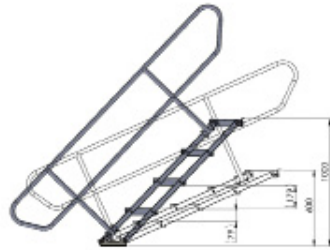

GT Stage Deck 0.5m Hand Rail

Product code:
GT GTS-A-DKHR050

GT Stage Deck 1.0m Hand Rail

Product code:
GT GTS-A-DKHR100

GT Stage Deck 2.0m Hand Rail

Product code:
GT GTS-A-DKHR200

Corner clamp for handrail 90°

Connector set handrails

-
- ▶ Added fall prevention
 - ▶ Easy slide-in mounting plate
 - ▶ Steel Frame
 - ▶ Black Powder Coated Finish

STAGE STAIRS | ADJUSTABLE STAIRS

GT Stage Deck variable stage steps are adjustable to automatically suit stage heights in between their limits and can be simply folded away for easy storage.

**GT Stage Variable
400-600mm Stage
Height Stair Set
(2 Steps)**

Product code:
GT GTS-STR-V040-060

**GT Stage Variable
600-1000mm Stage
Height Stair Set
(4 Steps)**

Product code:
GT GTS-STR-V060-100

**GT Stage Variable
800-1400mm Stage
Height Stair Set
(5 Steps)**