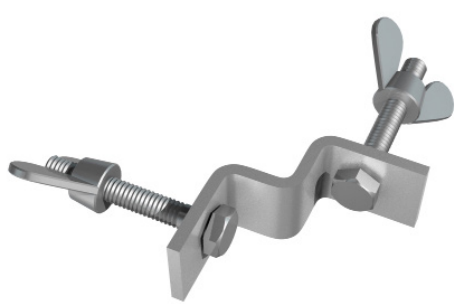

The steel made handrails for the GT Stage Deck come as galvanised or black powder coated version and in lengths of one and two metres as well as 50cm. Other length available on request. The hand rails are intended for a normal use without public access (30kg/m).

GT Stage Deck 0.5m Hand Rail

Product code:
GT GTS-A-DKHR050

GT Stage Deck 1.0m Hand Rail

Product code:
GT GTS-A-DKHR100

GT Stage Deck 2.0m Hand Rail

Product code:
GT GTS-A-DKHR200

Corner clamp for handrail 90°

Connector set handrails

-
- ▶ Added fall prevention
 - ▶ Easy slide-in mounting plate
 - ▶ Steel Frame
 - ▶ Black Powder Coated Finish

STAGE STAIRS | ADJUSTABLE STAIRS

GT Stage Deck variable stage steps are adjustable to automatically suit stage heights in between their limits and can be simply folded away for easy storage.