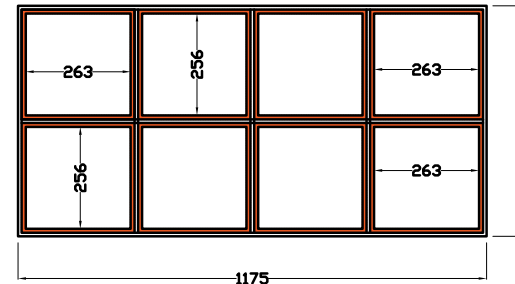

## EXTERNAL DIMENSIONS (1200mmL x 600mmW Truck Pack)

FRONT VIEW

SIDE VIEW

TOP VIEW

## INTERNAL DIMENSIONS

FRONT VIEW

TOP VIEW

SIDE VIEW