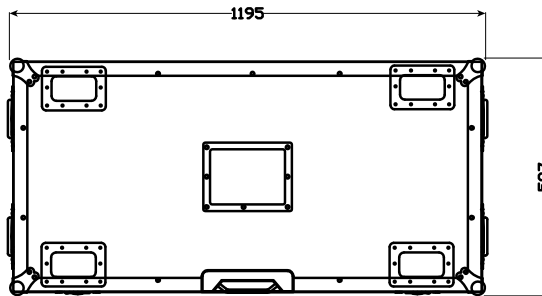

## EXTERNAL DIMENSIONS (1200mmL x 600mmW Truck Pack)

FRONT VIEW

SIDE VIEW

TOP VIEW

## INTERNAL DIMENSIONS

FRONT VIEW

TOP VIEW

SIDE VIEW