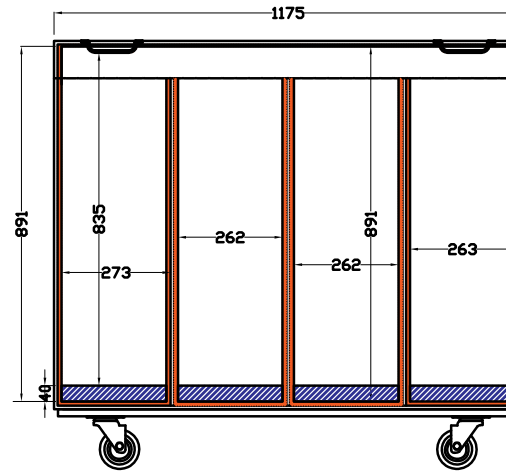

## EXTERNAL DIMENSIONS (1200mmL x 600mmW Truck Pack)

FRONT VIEW

SIDE VIEW

TOP VIEW

## INTERNAL DIMENSIONS

FRONT VIEW

TOP VIEW

SIDE VIEW