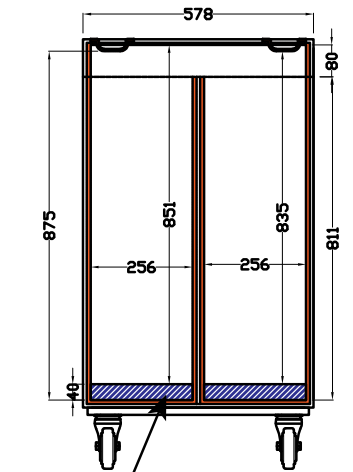

## EXTERNAL DIMENSIONS (1200mmL x 600mmW Truck Pack)

FRONT VIEW

SIDE VIEW

TOP VIEW

## INTERNAL DIMENSIONS

FRONT VIEW

TOP VIEW

SIDE VIEW