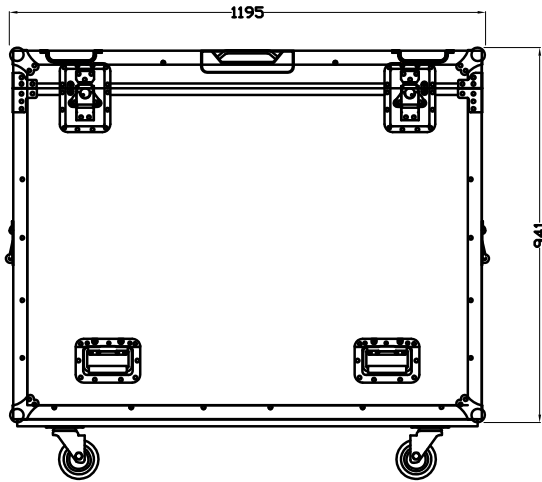

## EXTERNAL DIMENSIONS (1200mmL x 600mmW Truck Pack)

FRONT VIEW

SIDE VIEW

TOP VIEW

## INTERNAL DIMENSIONS

FRONT VIEW

TOP VIEW

SIDE VIEW