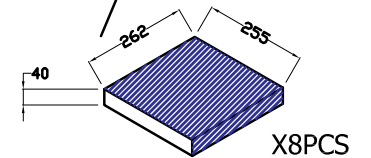

## EXTERNAL DIMENSIONS (1200mmL x 600mmW Truck Pack)

FRONT VIEW

SIDE VIEW

TOP VIEW

## INTERNAL DIMENSIONS

FRONT VIEW

TOP VIEW

SIDE VIEW