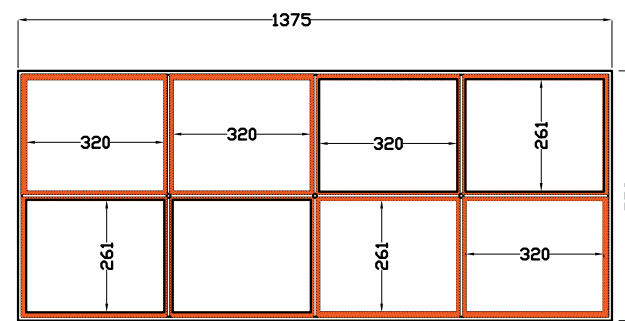

TOP VIEW

Compatible with:
• Show Pro Fusion Par 12 Hex & Quad

THIS DRAWING AND INFORMATION CONTAINED HEREON IS NOT TO BE REPRODUCED IN WHOLE OR PART, NOT TO PUT TO ANY USE WITHOUT THE EXPRESS PERMISSION OF DESIGN QUINTESSENCE PTY LTD © 2022
DESIGN QUINTESSENCE PTY LTD
UNIT 2 15 PERCY STREET
AUBURN NSW 2144
TEL +61 2 9649 2266

DRAWN BY	DATE
WEIGHT kg	MATERIAL
COLOUR	VER
SCALE	SHEET

DRAWING:	ES-RC-L103 8 Unit LED PAR 12 Case
CLIENT:	
DRAWING No: