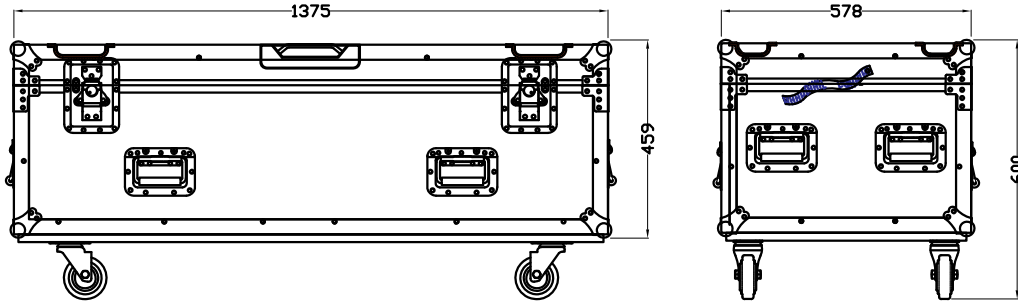

EXTERNAL DIMENSIONS (1400mmL x 600mmW Truck Pack)

INTERNAL DIMENSIONS

FRONT VIEW