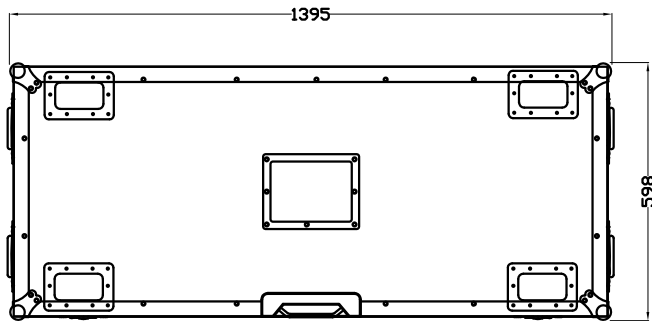

EXTERNAL DIMENSIONS (1400mmL x 600mmW Truck Pack)

INTERNAL DIMENSIONS

TOP VIEW

Compatible with:
• Show Pro Fusion Par 12 Hex & Quad

THIS DRAWING AND INFORMATION CONTAINED HEREON IS NOT TO BE REPRODUCED IN WHOLE OR PART, NOT TO PUT TO ANY USE WITHOUT THE EXPRESS PERMISSION OF DESIGN QUINTESSENCE PTY LTD © 2022
DESIGN QUINTESSENCE PTY LTD
UNIT 2 15 PERCY STREET
AUBURN NSW 2144
TEL +61 2 9649 2266

DRAWN BY	DATE
WEIGHT kg	MATERIAL
COLOUR	VER
SCALE	SHEET

DRAWING:	ES-RC-L103 8 Unit LED PAR 12 Case
CLIENT:	
DRAWING No: