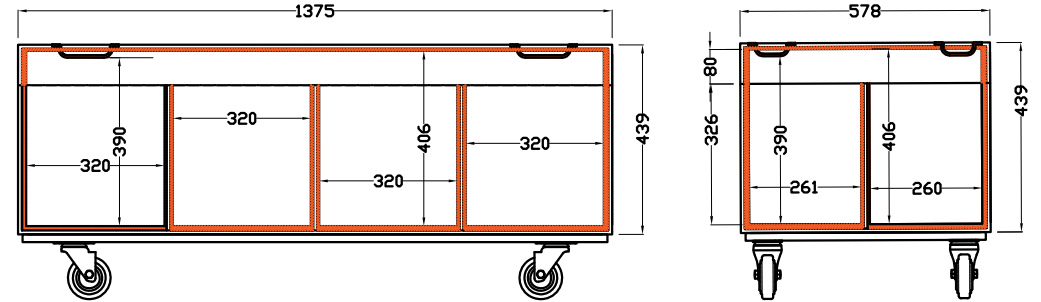

FRONT VIEW

SIDE VIEW