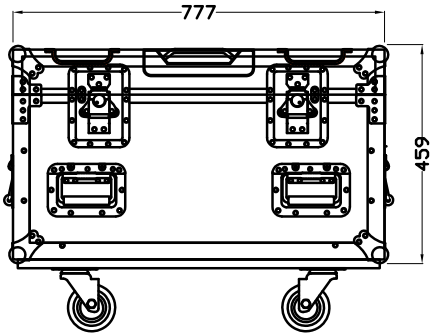

EXTERNAL DIMENSIONS (800mmL x 600mmW Truck Pack)

INTERNAL DIMENSIONS

FRONT VIEW