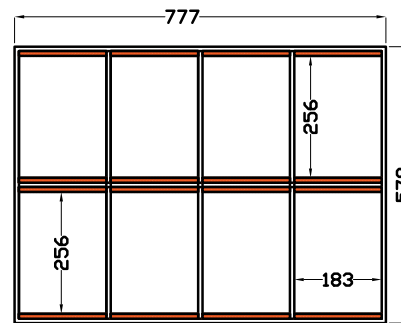

TOP VIEW

1. **Compatible with:**
2. Fusion Par 7 Quad & Hex
   - Photon Multi RGB

THIS DRAWING AND INFORMATION CONTAINED HEREON IS NOT TO BE REPRODUCED IN WHOLE OR PART, NOT TO BE PUT TO ANY USE WITHOUT THE EXPRESS PERMISSION OF DESIGN QUINTESSENCE PTY LTD © 2022
DESIGN QUINTESSENCE PTY LTD
UNIT 2 15 PERCY STREET
AUBURN NSW 2144
TEL +61 2 9649 2266

DRAWN BY	DATE
WEIGHT kg	MATERIAL
COLOUR	VER
SCALE	SHEET

DRAWING:	ES-RC-L104 8 Unit LED Par 7 Case	CLIENT:
MP:	DQ	DRAWING No: