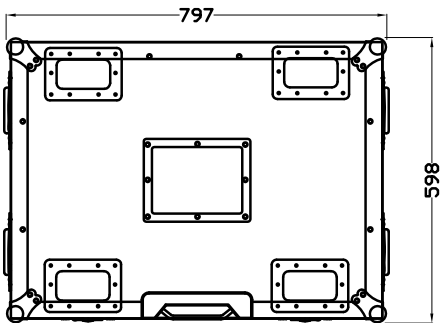

EXTERNAL DIMENSIONS (800mmL x 600mmW Truck Pack)

INTERNAL DIMENSIONS

TOP VIEW

1. **Compatible with:**
2. Fusion Par 7 Quad & Hex
   - Photon Multi RGB

THIS DRAWING AND INFORMATION CONTAINED HEREON IS NOT TO BE REPRODUCED IN WHOLE OR PART, NOT TO BE PUT TO ANY USE WITHOUT THE EXPRESS PERMISSION OF DESIGN QUINTESSENCE PTY LTD © 2022
DESIGN QUINTESSENCE PTY LTD
UNIT 2 15 PERCY STREET
AUBURN NSW 2144
TEL +61 2 9649 2266

DRAWN BY	DATE
WEIGHT kg	MATERIAL
COLOUR	VER
SCALE	SHEET

DRAWING:	ES-RC-L104 8 Unit LED Par 7 Case	CLIENT:
MP:	DQ	DRAWING No: