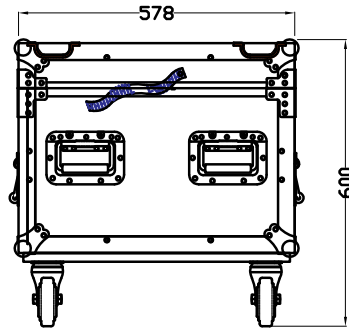

EXTERNAL DIMENSIONS (800mmL x 600mmW Truck Pack)

INTERNAL DIMENSIONS

SIDE VIEW

1. **Compatible with:**
2. Fusion Par 7 Quad & Hex
   - Photon Multi RGB

THIS DRAWING AND INFORMATION CONTAINED HEREON IS NOT TO BE REPRODUCED IN WHOLE OR PART, NOT TO BE PUT TO ANY USE WITHOUT THE EXPRESS PERMISSION OF DESIGN QUINTESSENCE PTY LTD © 2022
DESIGN QUINTESSENCE PTY LTD
UNIT 2 15 PERCY STREET
AUBURN NSW 2144
TEL +61 2 9649 2266

DRAWN BY	DATE
WEIGHT kg	MATERIAL
COLOUR	VER
SCALE	SHEET

DRAWING:	ES-RC-L104 8 Unit LED Par 7 Case	CLIENT:
MP:	DQ	DRAWING No: