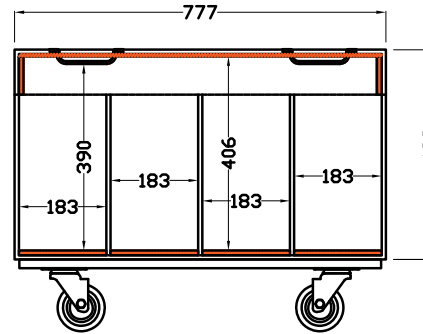

EXTERNAL DIMENSIONS (800mmL x 600mmW Truck Pack)

INTERNAL DIMENSIONS

FRONT VIEW

1. **Compatible with:**
2. Fusion Par 7 Quad & Hex
   - Photon Multi RGB

THIS DRAWING AND INFORMATION CONTAINED HEREON IS NOT TO BE REPRODUCED IN WHOLE OR PART, NOT TO BE PUT TO ANY USE WITHOUT THE EXPRESS PERMISSION OF DESIGN QUINTESSENCE PTY LTD © 2022
DESIGN QUINTESSENCE PTY LTD
UNIT 2 15 PERCY STREET
AUBURN NSW 2144
TEL +61 2 9649 2266

DRAWN BY	DATE
WEIGHT kg	MATERIAL
COLOUR	VER
SCALE	SHEET

DRAWING:	ES-RC-L104 8 Unit LED Par 7 Case	CLIENT:
MP:	DQ	DRAWING No: