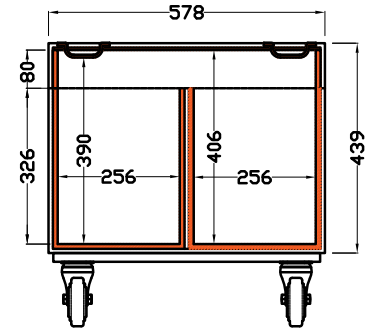

EXTERNAL DIMENSIONS (800mmL x 600mmW Truck Pack)

INTERNAL DIMENSIONS

SIDE VIEW

1. **Compatible with:**
2. Fusion Par 7 Quad & Hex
   - Photon Multi RGB

THIS DRAWING AND INFORMATION CONTAINED HEREON IS NOT TO BE REPRODUCED IN WHOLE OR PART, NOT TO BE PUT TO ANY USE WITHOUT THE EXPRESS PERMISSION OF DESIGN QUINTESSENCE PTY LTD © 2022
DESIGN QUINTESSENCE PTY LTD
UNIT 2 15 PERCY STREET
AUBURN NSW 2144
TEL +61 2 9649 2266

DRAWN BY	DATE
WEIGHT kg	MATERIAL
COLOUR	VER
SCALE	SHEET

DRAWING:	ES-RC-L104 8 Unit LED Par 7 Case	CLIENT:
MP:	DQ	DRAWING No: