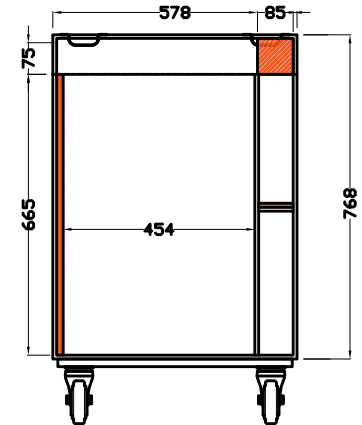

EXTERNAL DIMENSIONS (1200mmL x 600mmW Truck Pack)

INTERNAL DIMENSIONS

SIDE VIEW

INCLUDED:

THIS DRAWING AND INFORMATION CONTAINED HEREON IS NOT TO BE REPRODUCED IN WHOLE OR PART, NOT TO PUT TO ANY USE WITHOUT THE EXPRESS PERMISSION OF DESIGN QUINTESSENCE PTY LTD © 2022
DESIGN QUINTESSENCE PTY LTD
UNIT 2 15 PERCY STREET
AUBURN NSW 2144
TEL +61 2 9649 2266

DRAWN BY	DATE
WEIGHT kg	MATERIAL
COLOUR	VER
SCALE	SHEET

DRAWING: **ES-RC-L106-1**
4 Unit Moving Head Case

MP: DQ

CLIENT:

DRAWING No:

A4