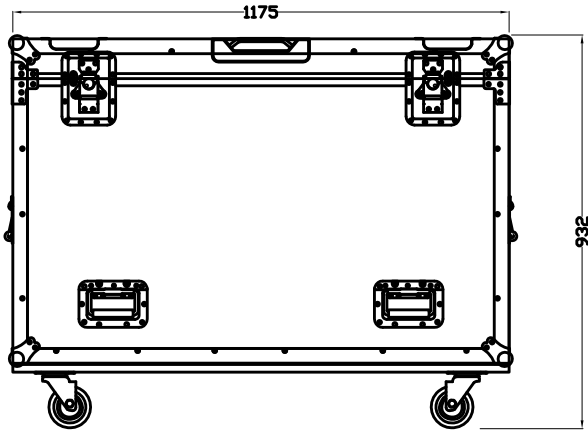

EXTERNAL DIMENSIONS (1200mmL x 600mmW Truck Pack)

FRONT VIEW