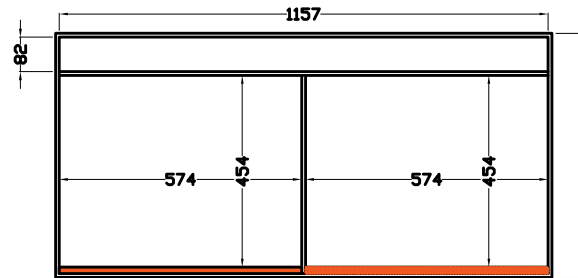

EXTERNAL DIMENSIONS (1200mmL x 600mmW Truck Pack)

INTERNAL DIMENSIONS

TOP VIEW

INCLUDED:

THIS DRAWING AND INFORMATION CONTAINED HEREON IS NOT TO BE REPRODUCED IN WHOLE OR PART, NOT TO PUT TO ANY USE WITHOUT THE EXPRESS PERMISSION OF DESIGN QUINTESSENCE PTY LTD © 2022
DESIGN QUINTESSENCE PTY LTD
UNIT 2 15 PERCY STREET
AUBURN NSW 2144
TEL +61 2 9649 2266

DRAWN BY	DATE
WEIGHT kg	MATERIAL
COLOUR	VER
SCALE	SHEET

DRAWING: **ES-RC-L106-1**
4 Unit Moving Head Case

MP: DQ

CLIENT:

DRAWING No:

A4