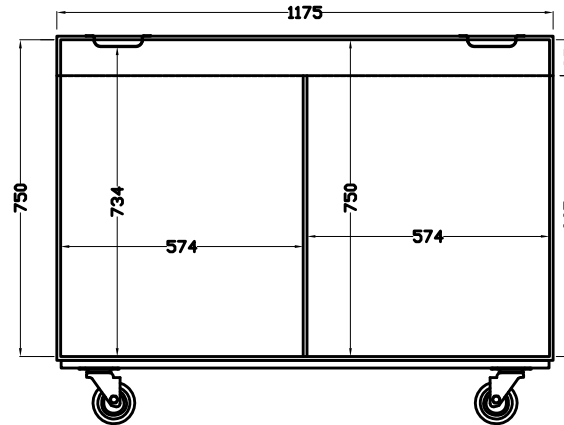

INTERNAL DIMENSIONS

FRONT VIEW