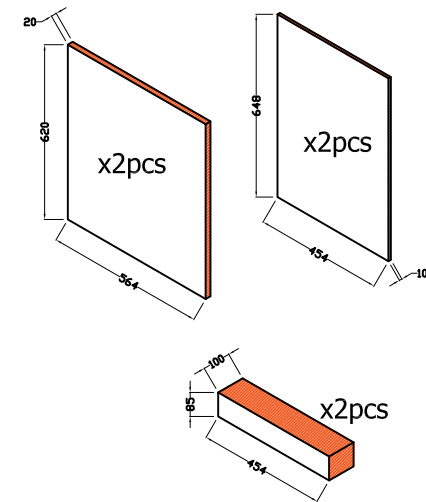

INCLUDED:

THIS DRAWING AND INFORMATION CONTAINED HEREON IS NOT TO BE REPRODUCED IN WHOLE OR PART, NOT TO PUT TO ANY USE WITHOUT THE EXPRESS PERMISSION OF DESIGN QUINTESSENCE PTY LTD © 2022
DESIGN QUINTESSENCE PTY LTD
UNIT 2 15 PERCY STREET
AUBURN NSW 2144
TEL +61 2 9649 2266

DRAWN BY	DATE
WEIGHT kg	MATERIAL
COLOUR	VER
SCALE	SHEET

DRAWING: **ES-RC-L106-1**
4 Unit Moving Head Case

MP: DQ

CLIENT:

DRAWING No:

A4