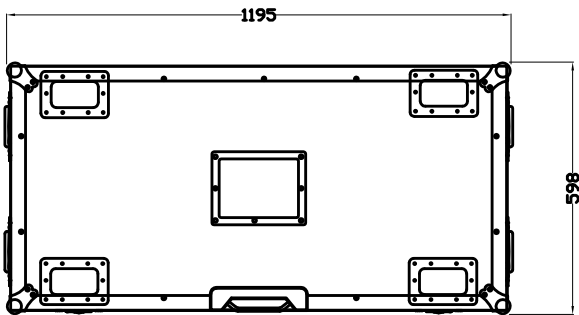

EXTERNAL DIMENSIONS (1200mmL x 600mmW Truck Pack)

TOP VIEW

INTERNAL DIMENSIONS

INCLUDED:

THIS DRAWING AND INFORMATION CONTAINED HEREON IS NOT TO BE REPRODUCED IN WHOLE OR PART, NOT TO PUT TO ANY USE WITHOUT THE EXPRESS PERMISSION OF DESIGN QUINTESSENCE PTY LTD © 2022
DESIGN QUINTESSENCE PTY LTD
UNIT 2 15 PERCY STREET
AUBURN NSW 2144
TEL +61 2 9649 2266

DRAWN BY	DATE
WEIGHT kg	MATERIAL
COLOUR	VER
SCALE	SHEET

DRAWING: **ES-RC-L106-1**
4 Unit Moving Head Case

MP: DQ

CLIENT:

DRAWING No:

A4