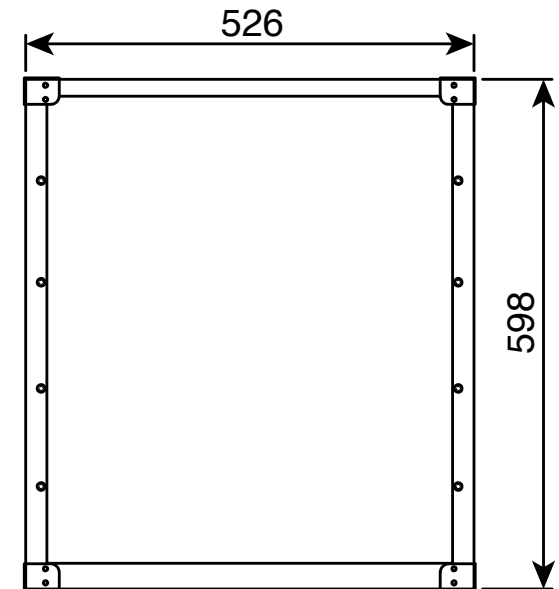

TOP VIEW

THIS DRAWING AND INFORMATION CONTAINED HEREON IS NOT TO BE REPRODUCED IN WHOLE OR PART, NOT TO PUT TO ANY USE WITHOUT THE EXPRESS PERMISSION OF DESIGN QUINTESSENCE PTY LTD © 2022
DESIGN QUINTESSENCE PTY LTD
UNIT 2 15 PERCY STREET
AUBURN NSW 2144
TEL +61 2 9649 2266

DRAWN BY	DATE
WEIGHT kg	MATERIAL
COLOUR	VER
SCALE	SHEET

DRAWING:	ES-RM-OVUN-10RU500 10RU Standard Rack Mount Case with Over & Under Slide-Away Doors; 500mmD External - Black
MP:	DQ

CLIENT:	
DRAWING No:	ALL DIMENSIONS ARE IN MILLIMETERS UNLESS OTHERWISE SPECIFIED
	A4