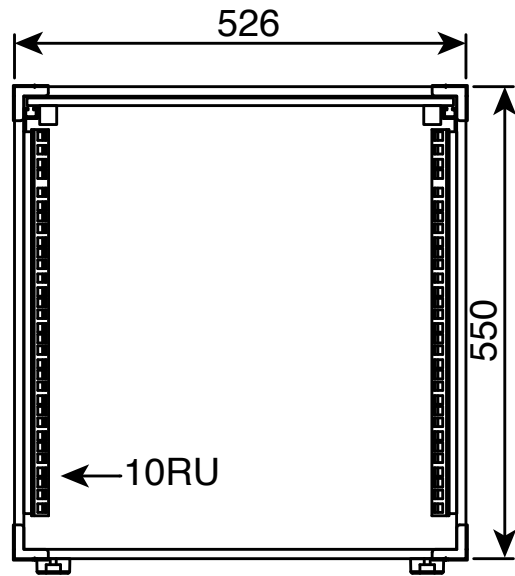

EXTERNAL DIMENSIONS

FRONT VIEW