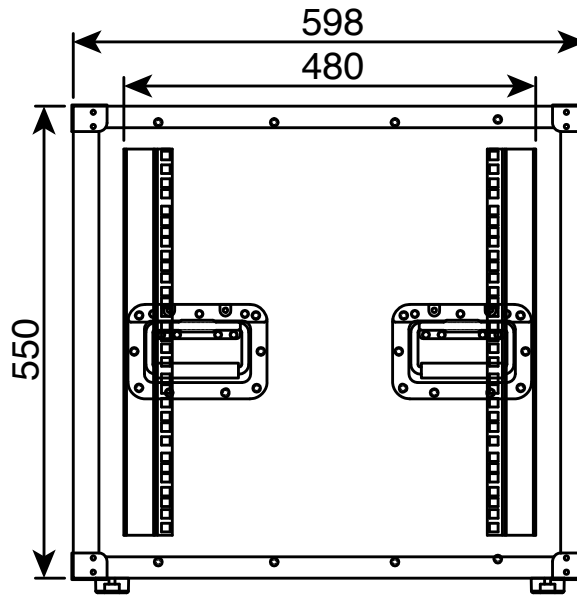

EXTERNAL DIMENSIONS

FRONT VIEW

SIDE VIEW

TOP VIEW

THIS DRAWING AND INFORMATION CONTAINED HEREON IS NOT TO BE REPRODUCED IN WHOLE OR PART, NOT TO PUT TO ANY USE WITHOUT THE EXPRESS PERMISSION OF DESIGN QUINTESSENCE PTY LTD © 2022
DESIGN QUINTESSENCE PTY LTD
UNIT 2 15 PERCY STREET
AUBURN NSW 2144
TEL +61 2 9649 2266

DRAWN BY	DATE
WEIGHT kg	MATERIAL
COLOUR	VER
SCALE	SHEET

DRAWING:	ES-RM-OVUN-10RU500 10RU Standard Rack Mount Case with Over & Under Slide-Away Doors; 500mmD External - Black
MP:	DQ

CLIENT:	
DRAWING No:	ALL DIMENSIONS ARE IN MILLIMETERS UNLESS OTHERWISE SPECIFIED
	A4