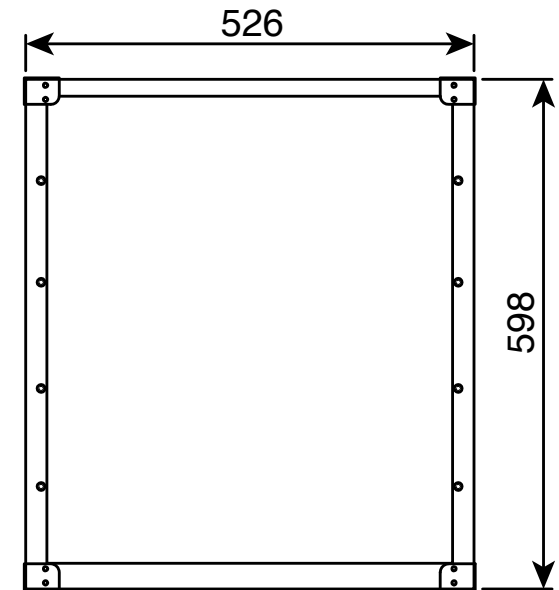

TOP VIEW

THIS DRAWING AND INFORMATION CONTAINED HEREON IS NOT TO BE REPRODUCED IN WHOLE OR PART, NOT TO PUT TO ANY USE WITHOUT THE EXPRESS PERMISSION OF DESIGN QUINTESSENCE PTY LTD © 2022
DESIGN QUINTESSENCE PTY LTD
UNIT 2 15 PERCY STREET
AUBURN NSW 2144
TEL +61 2 9649 2266

DRAWN BY	DATE
WEIGHT kg	MATERIAL
COLOUR	VER
SCALE	SHEET

DRAWING:	ES-RM-OVUN-4RU500 4RU Standard Rack Mount Case with Over & Under Slide-Away Doors; 500mmD External - Black
CLIENT:	
DRAWING No:	
DQ	

A4