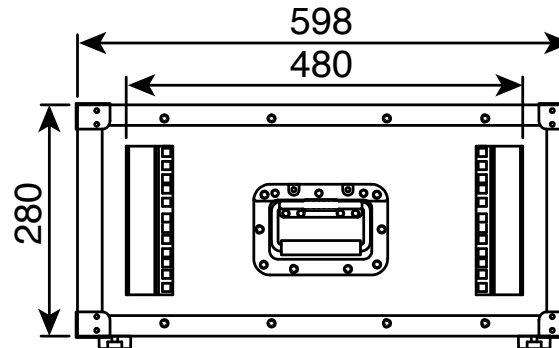

EXTERNAL DIMENSIONS

FRONT VIEW

SIDE VIEW

TOP VIEW

THIS DRAWING AND INFORMATION CONTAINED HEREON IS NOT TO BE REPRODUCED IN WHOLE OR PART, NOT TO PUT TO ANY USE WITHOUT THE EXPRESS PERMISSION OF DESIGN QUINTESSENCE PTY LTD © 2022
DESIGN QUINTESSENCE PTY LTD
UNIT 2 15 PERCY STREET
AUBURN NSW 2144
TEL +61 2 9649 2266

DRAWN BY	DATE
WEIGHT kg	MATERIAL
COLOUR	VER
SCALE	SHEET

DRAWING:	ES-RM-OVUN-4RU500 4RU Standard Rack Mount Case with Over & Under Slide-Away Doors; 500mmD External - Black
CLIENT:	
DRAWING No:	
DQ	

A4