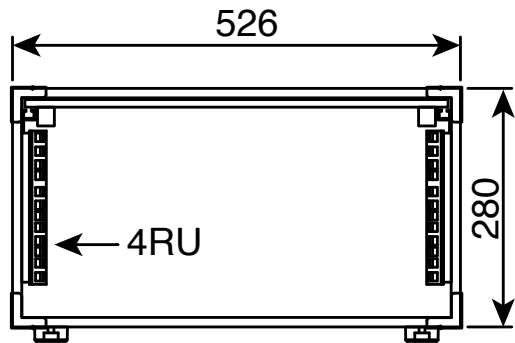

EXTERNAL DIMENSIONS

FRONT VIEW