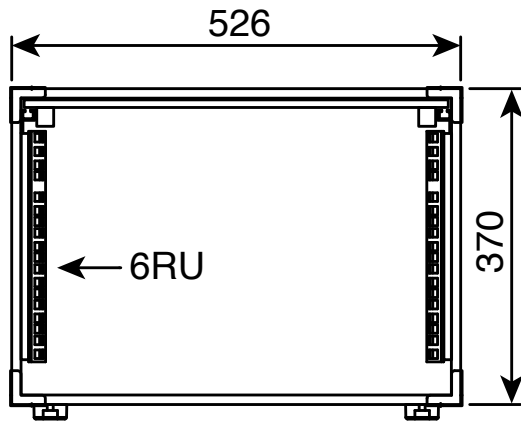

EXTERNAL DIMENSIONS

FRONT VIEW