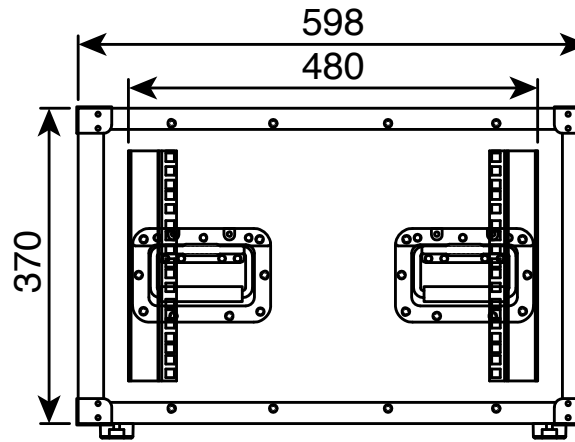

EXTERNAL DIMENSIONS

FRONT VIEW

SIDE VIEW

THIS DRAWING AND INFORMATION CONTAINED HEREON IS NOT TO BE REPRODUCED IN WHOLE OR PART, NOT TO PUT TO ANY USE WITHOUT THE EXPRESS PERMISSION OF DESIGN QUINTESSENCE PTY LTD © 2022
DESIGN QUINTESSENCE PTY LTD
UNIT 2 15 PERCY STREET
AUBURN NSW 2144
TEL +61 2 9649 2266

DRAWN BY	DATE
WEIGHT kg	MATERIAL
COLOUR	VER
SCALE	SHEET

DRAWING:	ES-RM-OVUN-6RU500 6RU Standard Rack Mount Case with Over & Under Slide-Away Doors; 500mmD External - Black
CLIENT:	
DRAWING No:	
MF:	DQ

	ALL DIMENSIONS ARE IN MILLIMETERS UNLESS OTHERWISE SPECIFIED
A4