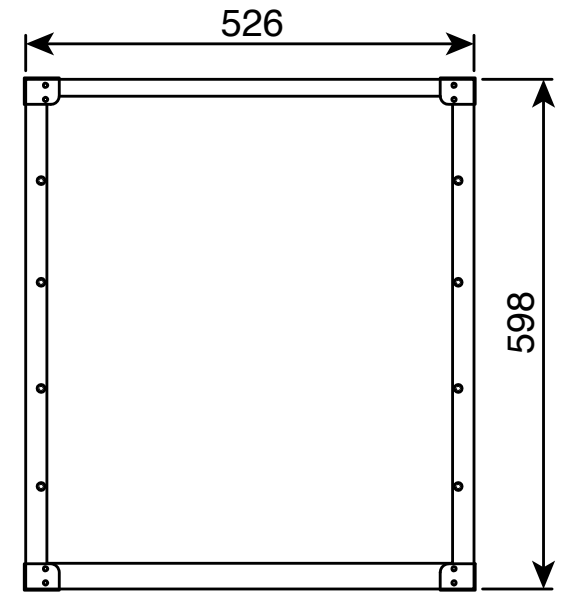

TOP VIEW

THIS DRAWING AND INFORMATION CONTAINED HEREON IS NOT TO BE REPRODUCED IN WHOLE OR PART, NOT TO PUT TO ANY USE WITHOUT THE EXPRESS PERMISSION OF DESIGN QUINTESSENCE PTY LTD © 2022
DESIGN QUINTESSENCE PTY LTD
UNIT 2 15 PERCY STREET
AUBURN NSW 2144
TEL +61 2 9649 2266

DRAWN BY	DATE
WEIGHT kg	MATERIAL
COLOUR	VER
SCALE	SHEET

DRAWING:	ES-RM-OVUN-6RU500 6RU Standard Rack Mount Case with Over & Under Slide-Away Doors; 500mmD External - Black
CLIENT:	
DRAWING No:	
MF:	DQ

	ALL DIMENSIONS ARE IN MILLIMETERS UNLESS OTHERWISE SPECIFIED
A4